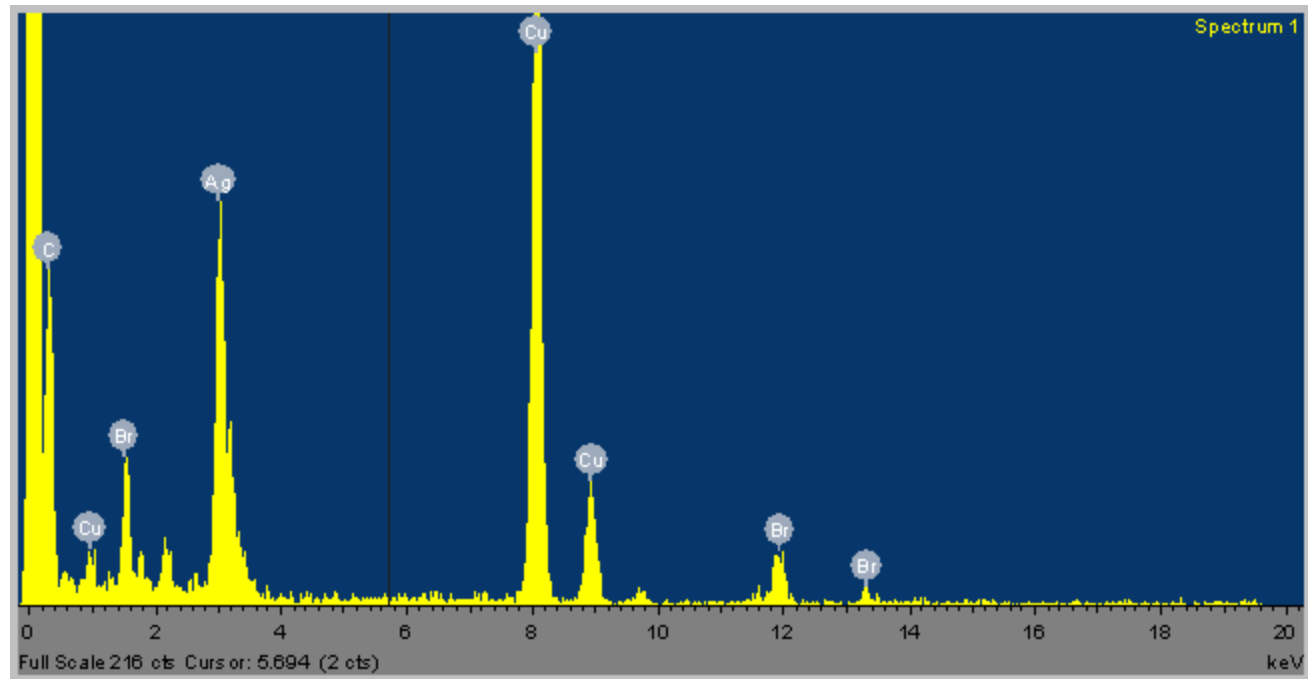

# Red group 100% silver

# Pink orange 8% Ag/92% Au

# Grape/Blue 28% Ag/72% Au

Green yellow silver 42% silver /  
58% gold