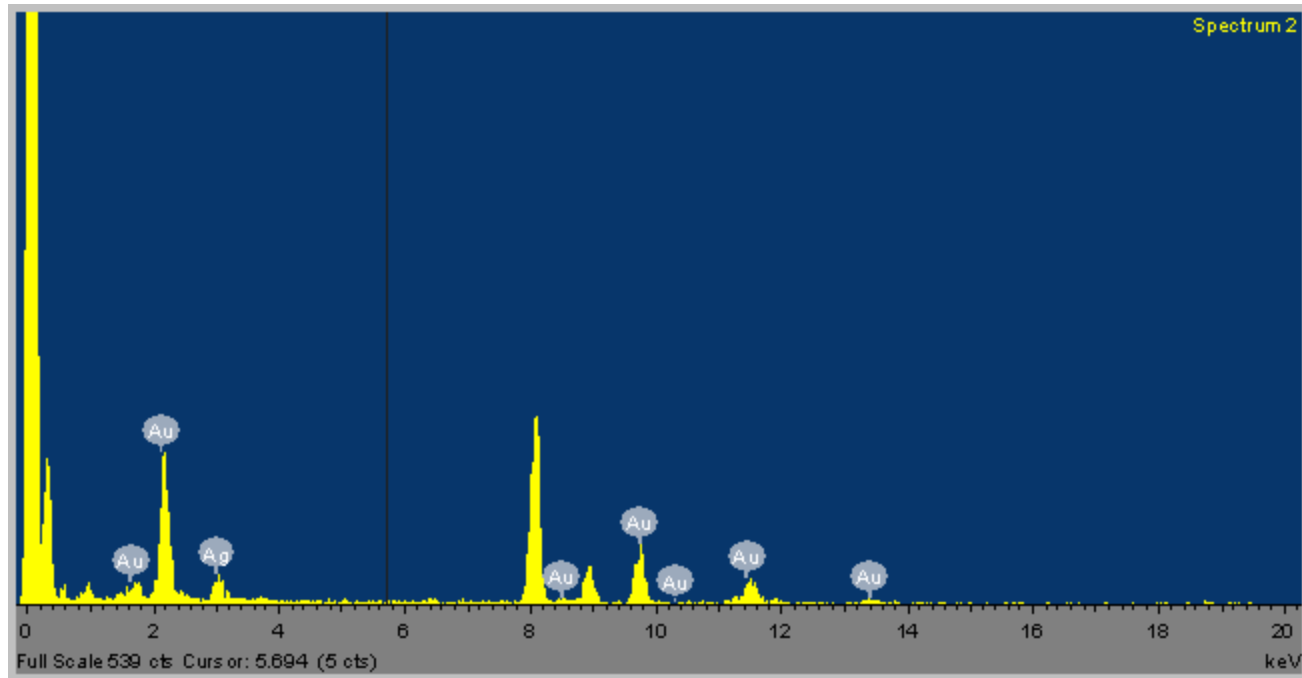

# Red group 100% silver

# Pink orange 8% Ag/92% Au

# Grape/Blue 28% Ag/72% Au

Green yellow silver 42% silver /  
58% gold