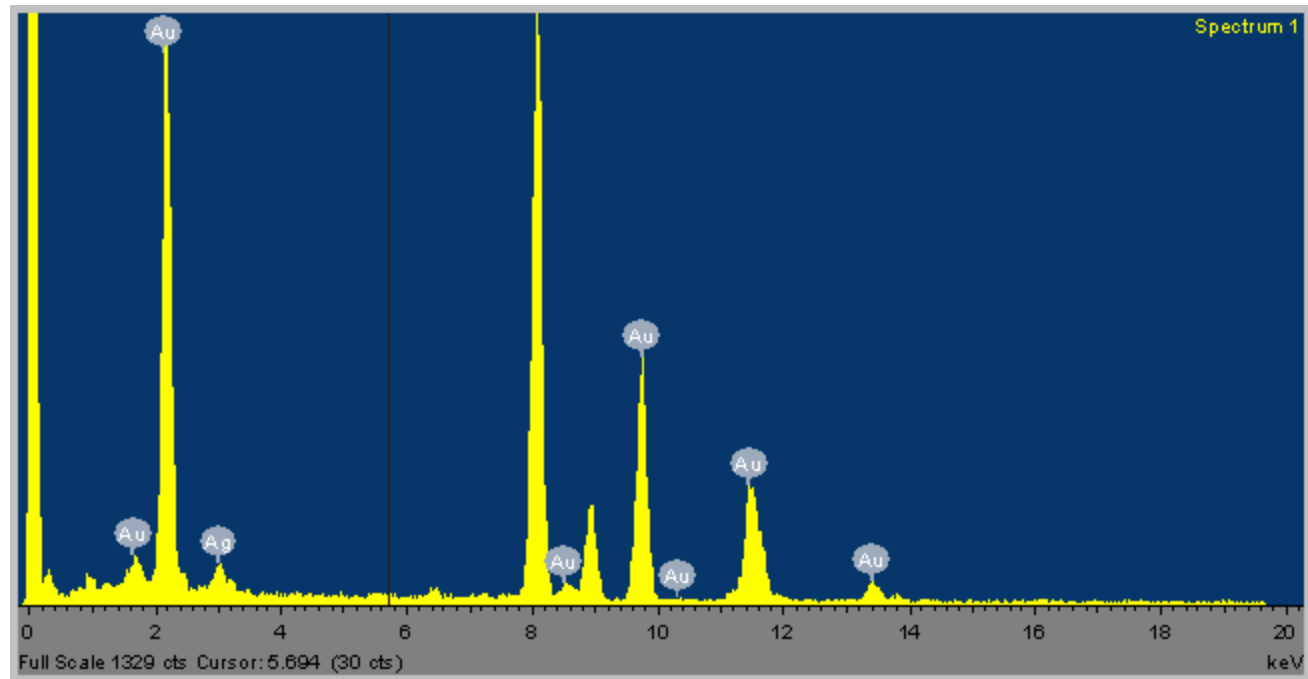

# Red group 100% silver

# Pink orange 8% Ag/92% Au

# Grape/Blue 28% Ag/72% Au

Green yellow silver 42% silver /  
58% gold